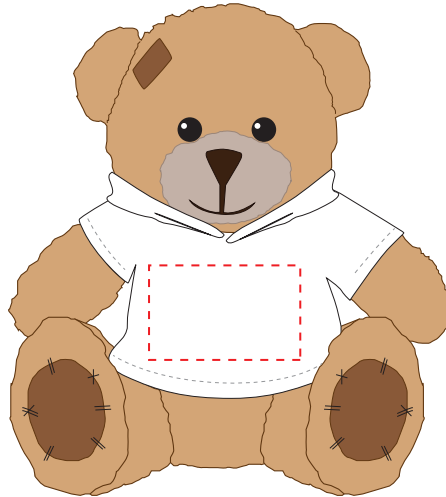

Your Ref:	Quantity:	Product Code: TB0002
Our Ref:	Version: 1	Product Colour: LIGHT BROWN

PRINTING CONCERNS:**PRODUCT INFO:**

We stock this item in the following colours

**PANTONE REFERENCE(S)**

Full Colour Printing

ARTWORK SCALE 50%

ARTWORK SCALE 100%

Max print area: 40mm x 25mm

Product Image for visualisation
- colours may vary

The dashed line is to demonstrate print area and will not appear on your printed item

PLEASE NOTE: